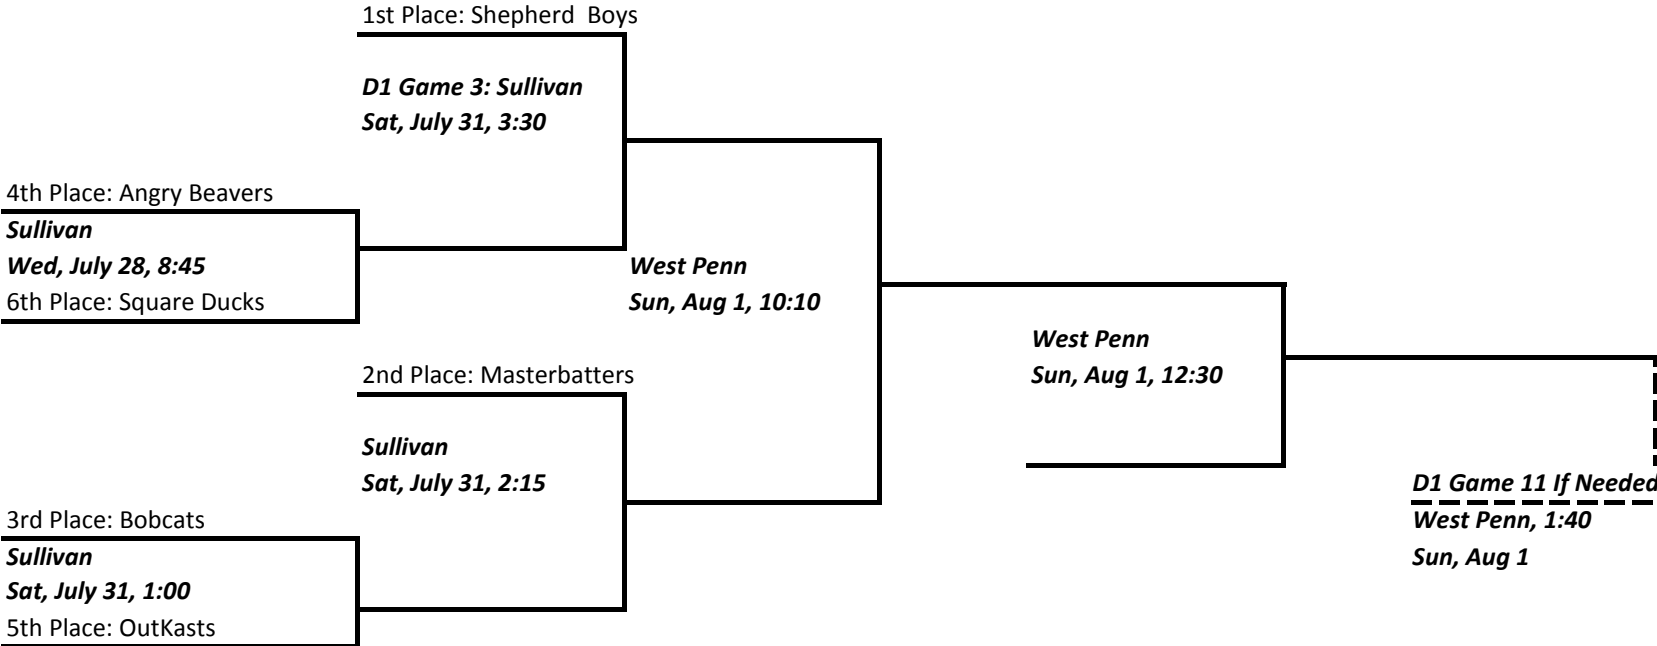

D1 Division Double Elimination Playoff Bracket

D1 Losers Bracket

L Game 1

Sullivan

Sat, July 31, 4:45

L Game 4

L Game 2

Sullivan

Sat, July 31, 6:00

L Game 3

West Penn
Sun, Aug 1, 9:00

West Penn
Sun, Aug 1, 11:20

L Game 5

To D1 Game 6